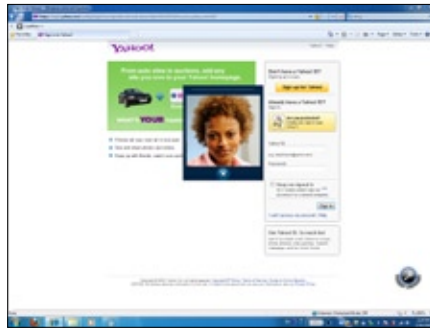

Supported Operating Systems

Windows® XP 32
Windows® Vista 32/64
Windows® 7 32/64

Supported Browsers

Microsoft® Internet Explorer® 7 or higher
Mozilla® Firefox®
Google™ Chrome

Hardware Requirements

Web camera (320 x 200 minimum resolution)
Validity fingerprint sensor VFS301 (optional)

Current Release Features

Automatic Web SSO logon capture
Subscription Manager for SSO websites
Dashboard with QuickLaunch
SSO Scripting

- ▶ BioTrust's Automatic Web SSO allows the user to manage secure Web site logons.

- ▶ Easily navigate BioTrust's features and settings from the convenient console.

- ▶ Seven facial images are captured, providing greater accuracy.

- ▶ Intuitive, user-friendly interface guides the user through the enrollment process.